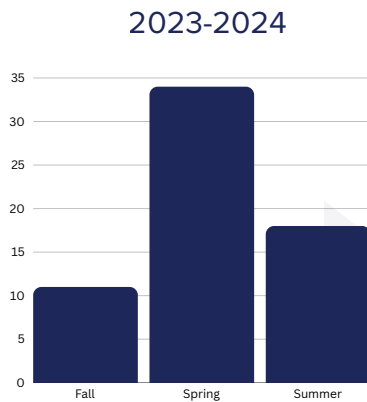

Prior Learning Assessment

2024-2025 CLEP and FLATS Testing Statistics

CLEPs by CSU Pueblo Students

 **67**
TESTS

Average Age

 **25.6**
YEARS OLD

All time average
(academic year was 22.5)

Military CLEPs

15 
EXAMS

Top 5 Subjects:

- **Analyze & Interpret Literature (2)**
- **Spanish Language (16)**
- **College Algebra (3)**
- **College Mathematics (2)**
- **College Composition (10)**

FLATS Tests

- **9 students**
- **Languages: Japanese, Korean, Polish, Romanian, Swedish, & Vietnamese**

Semester Totals

63 Total CLEP Tests

Fall **11 EXAMS**
Spring **34 EXAMS**
Summer **18 EXAMS**

67 Total CLEP Tests

Fall **11 EXAMS**
Spring **36 EXAMS**
Summer **20 EXAMS**

Current CLEPS on Record:

- Students: 166
- CSU Pueblo Graduates: 54 (32.53%)
- Active*: 89 (53.61%)
- Inactive**: 19 (11.45%)
- Concurrent: 1 (0.6%)
- Outgoing Transfer: 3 (1.81%)