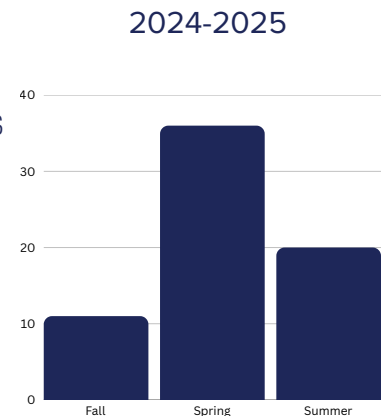

Semester Totals

63 Total CLEP Tests

Fall **11 EXAMS**
Spring **34 EXAMS**
Summer **18 EXAMS**

67 Total CLEP Tests

Fall **11 EXAMS**
Spring **36 EXAMS**
Summer **20 EXAMS**

Current CLEPS on Record:

- Students: 166
- CSU Pueblo Graduates: 54 (32.53%)
- Active*: 89 (53.61%)
- Inactive**: 19 (11.45%)
- Concurrent: 1 (0.6%)
- Outgoing Transfer: 3 (1.81%)

*defined as having taken or are registered to take a course in Fall 2024

** defined as student has not taken course with CSU Pueblo since 2024 or before